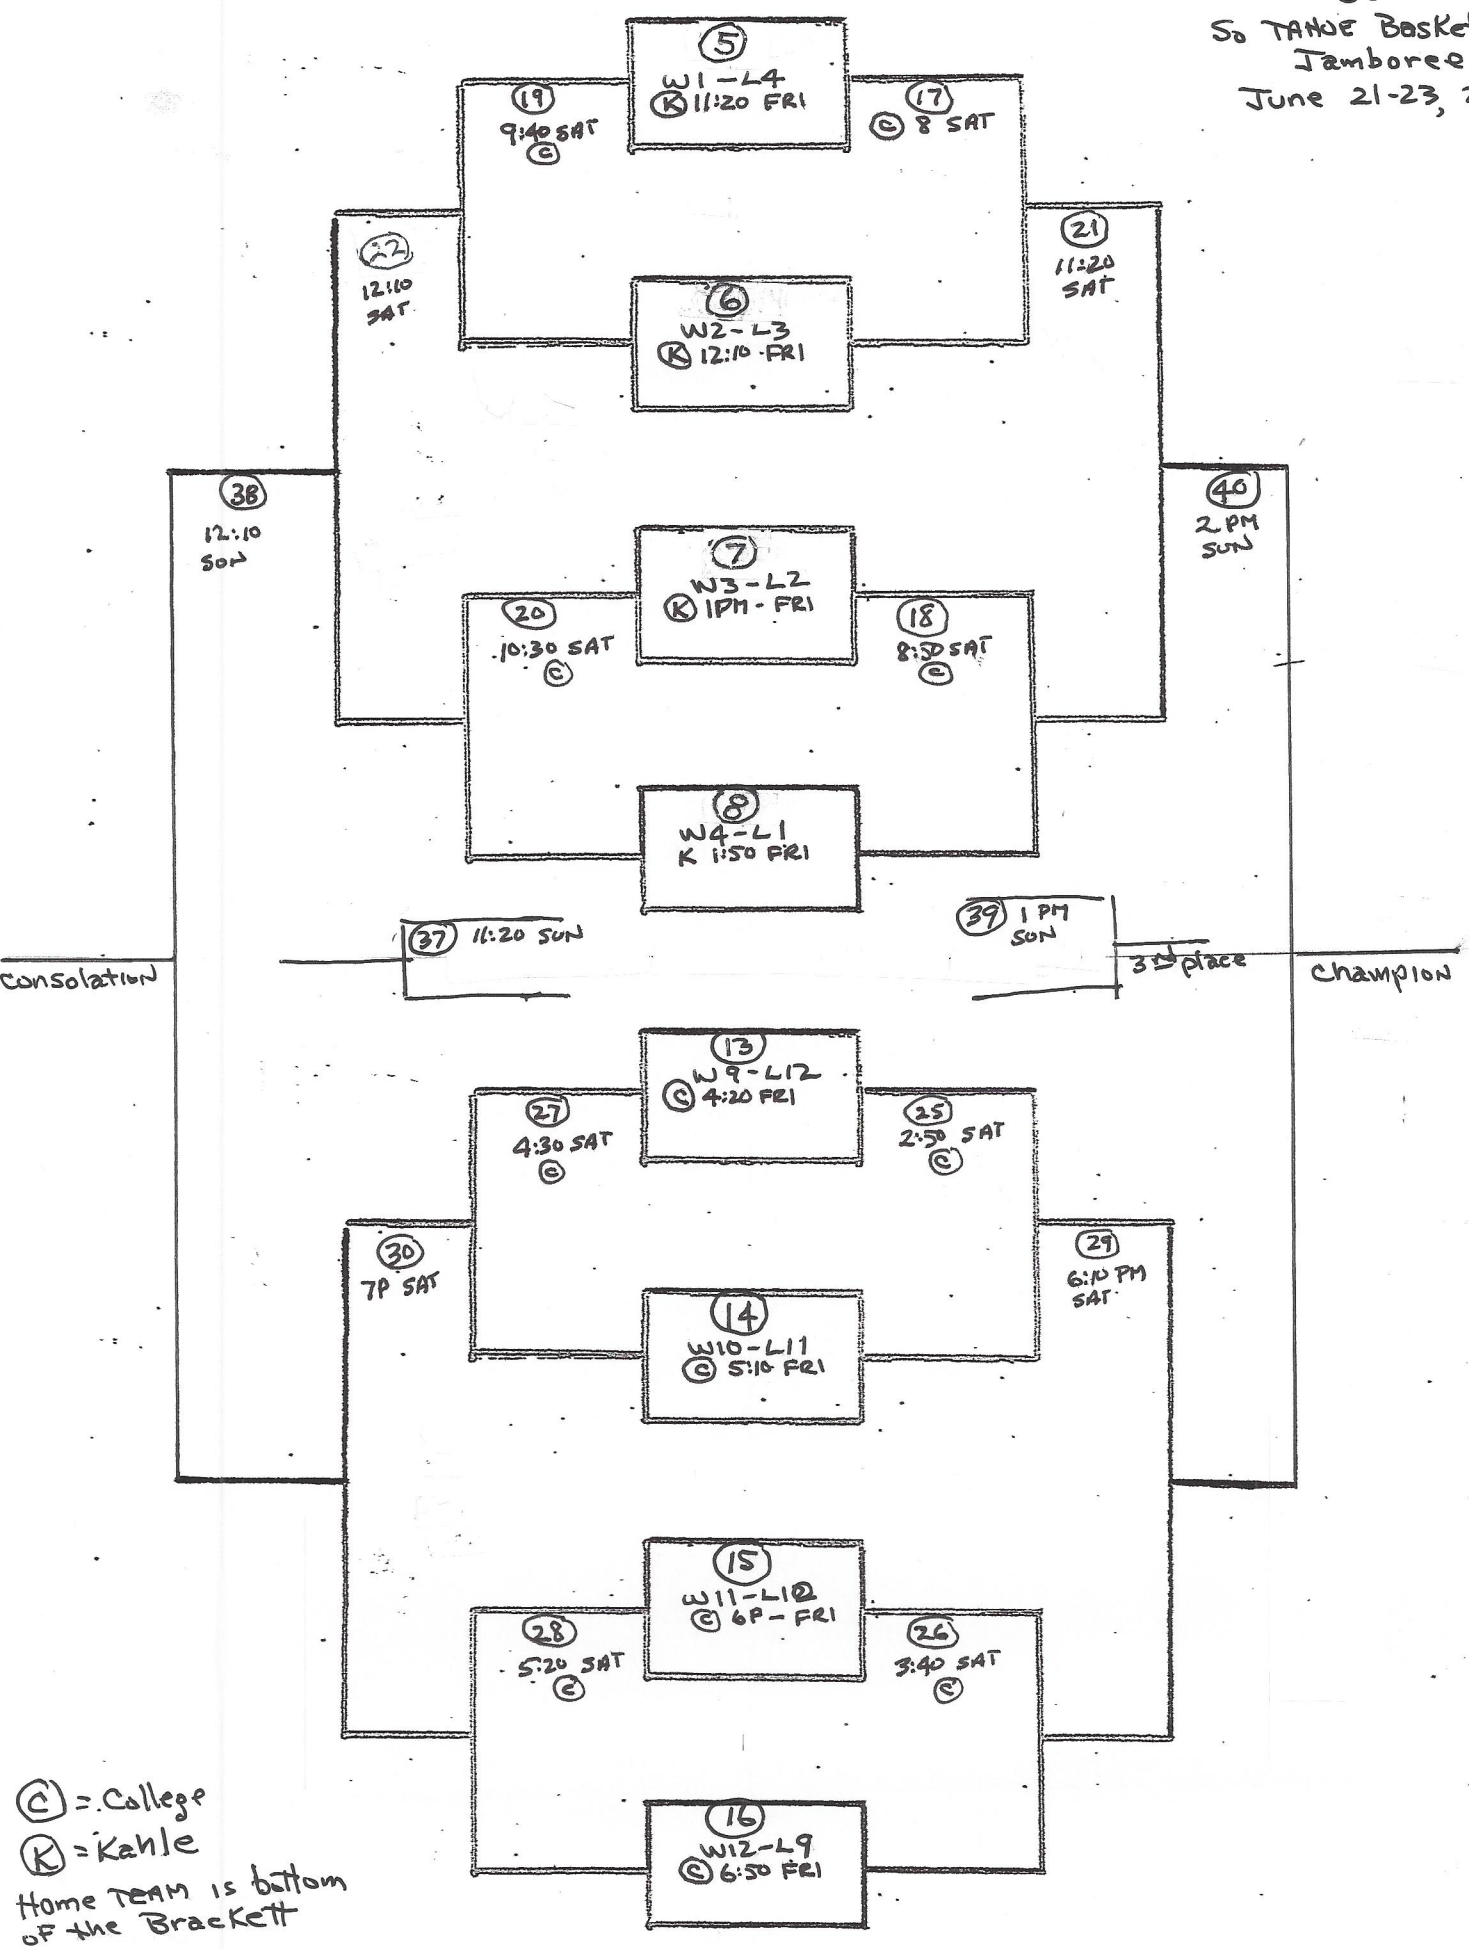

35th
So TAJOE Basketball
Jamboree
June 21-23, 2019

C = College
K = Kahle
Home TEAM is bottom
of the Bracket

4th + 5th GAMES SAT + SUN